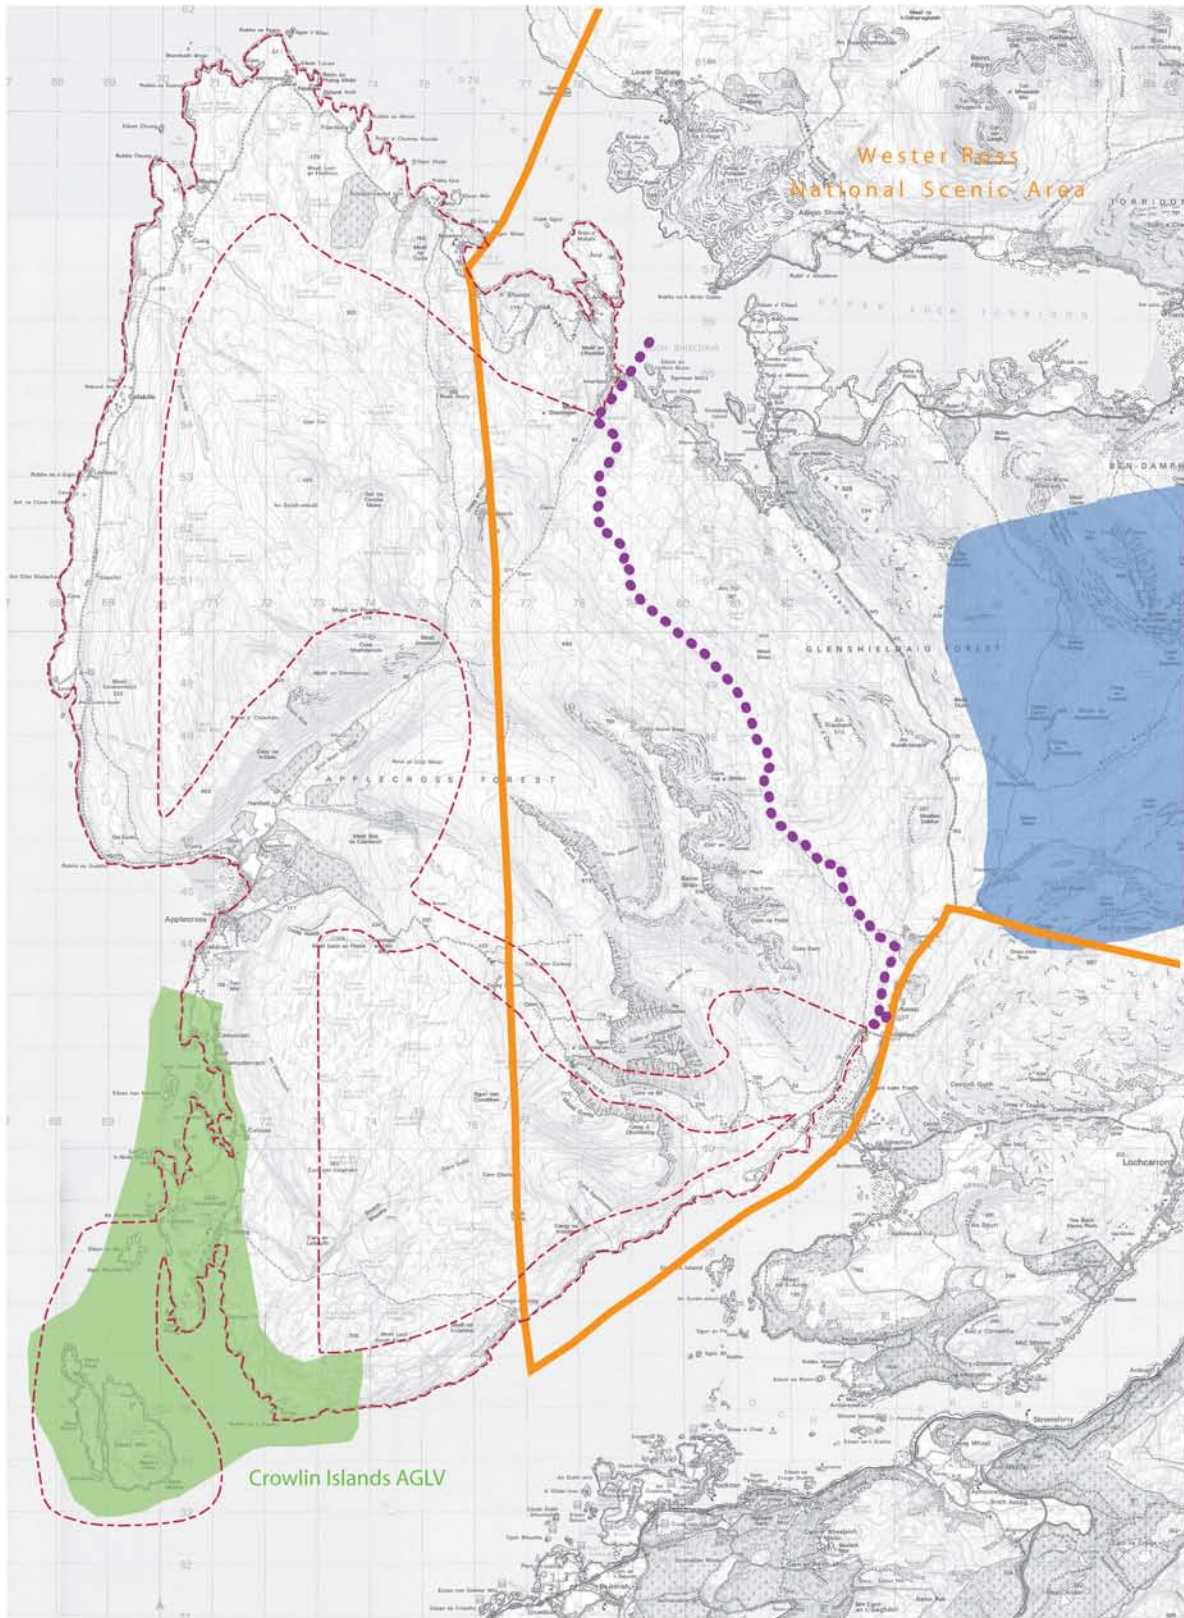

see inset map, figure 4 for detail

0 2 km

Reproduced from the Ordnance Survey Mapping with permission of the controller of Her Majesty's Stationery Office Crown Copyright

APPLECROSS LANDSCAPE CHARACTER ASSESSMENT

Plan of local Landscape Character Types

Figure 3

Figure 4

Legend

-  Applecross Estate Boundary
-  Landscape Partnership Area
-  Area of Great Landscape Value (AGLV)
-  National Scenic Area (NSA)
-  SNH "Search Area for Wild Land" (SAWL)

Figure 5

Legend

-  Applecross Estate Boundary
-  Landscape Partnership Area
-  Views Over Open Water
-  Ancient Woodland
-  Seminal Woodland

...h+m

0 4 Km

Reproduced from the Ordnance Survey Mapping with permission of the controller of Her Majesty's Stationery Office Crown Copyright.