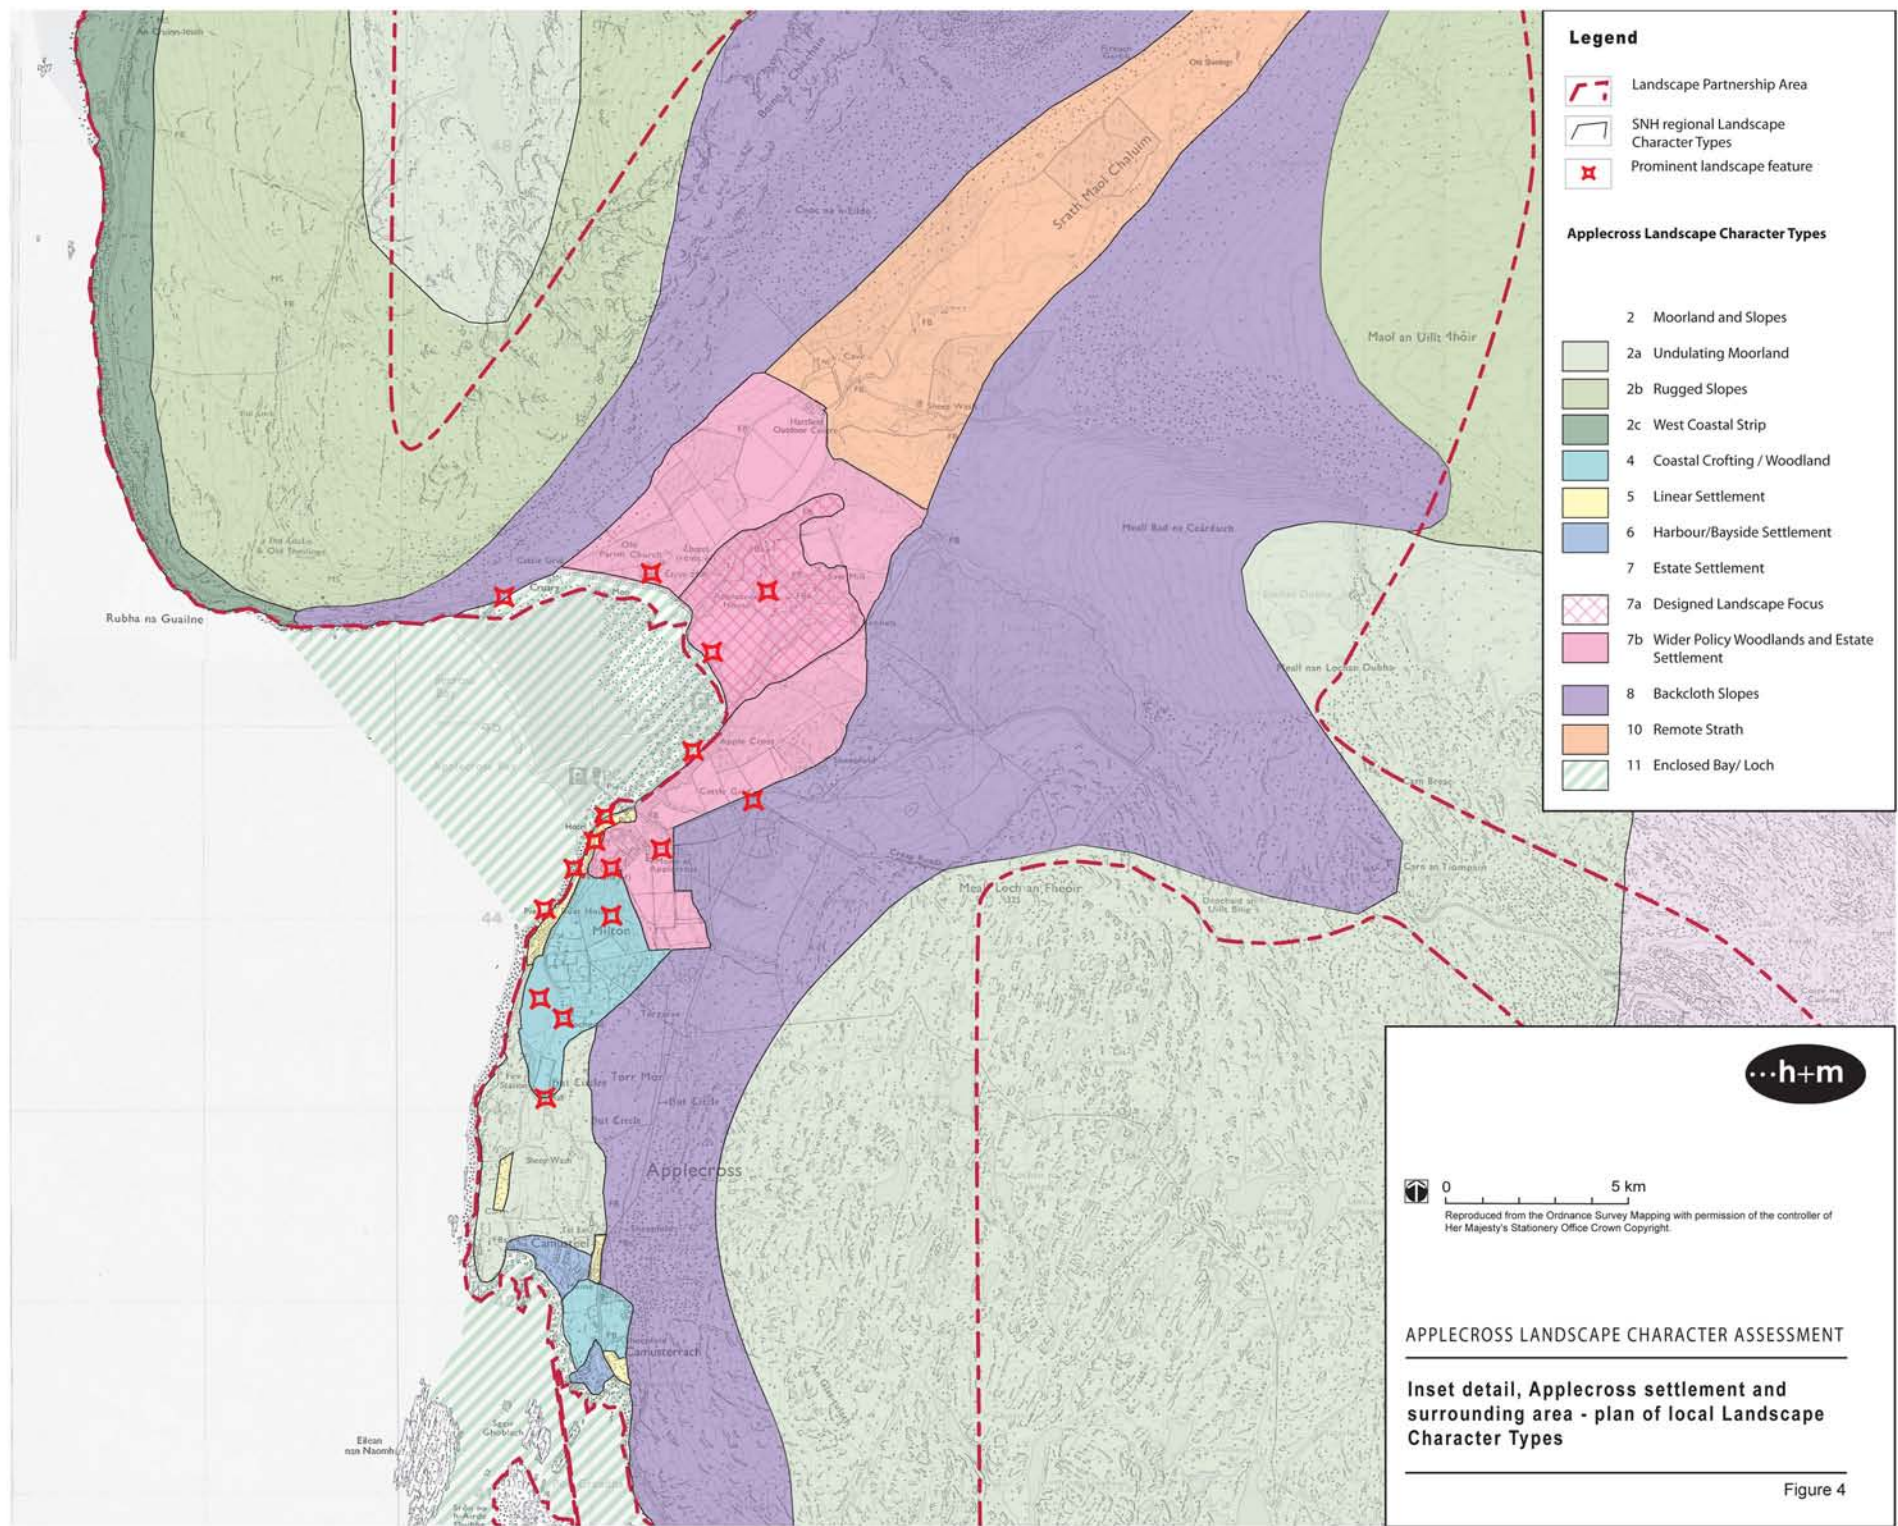

0 5 Km

Reproduced from the Ordnance Survey Mapping with permission of the controller of Her Majesty's Stationary Office Crown Copyright.

- Legend**
- Applecross Estate Boundary
  - Landscape Partnership Area
  - SNH regional Landscape Character Types
  - Prominent landscape feature
- Applecross Landscape Character Types**
- 1 Rugged Mountain
  - 2 Moorland and Slopes
  - 2a Undulating Moorland
  - 2b Rugged Slopes
  - 2c West Coastal Strip
  - 2d Remote Coastal Slopes
  - 3 Clustered Crofting Settlement
  - 3a Interior Clustered Crofting Settlement
  - 4 Coastal Crofting / Woodland
  - 5 Linear Settlement
  - 6 Harbour/Bayside Settlement
  - 7 Estate Settlement
  - 7a Designed Landscape Focus
  - 7b Wider Policy Woodlands and Estate Settlement
  - 8 Backcloth Slopes
  - 9 Coastal Rocky Moorland
  - 10 Remote Strath
  - 11 Enclosed Bay/ Loch

**Plan of local Landscape Character Types**

Figure 3

**Legend**

- Landscape Partnership Area
- SNH regional Landscape Character Types
- Prominent landscape feature

**Applecross Landscape Character Types**

- 2 Moorland and Slopes
  - 2a Undulating Moorland
  - 2b Rugged Slopes
  - 2c West Coastal Strip
- 4 Coastal Crofting / Woodland
- 5 Linear Settlement
- 6 Harbour/Bayside Settlement
- 7 Estate Settlement
  - 7a Designed Landscape Focus
  - 7b Wider Policy Woodlands and Estate Settlement
- 8 Backcloth Slopes
- 10 Remote Strath
- 11 Enclosed Bay/ Loch

Figure 4

**Legend**

-  Applecross Estate Boundary
-  Landscape Partnership Area
-  Area of Great Landscape Value (AGLV)
-  National Scenic Area (NSA)
-  SNH "Search Area for Wild Land" (SAWL)

Reproduced from the Ordnance Survey Mapping with permission of the controller of Her Majesty's Stationery Office Crown Copyright.