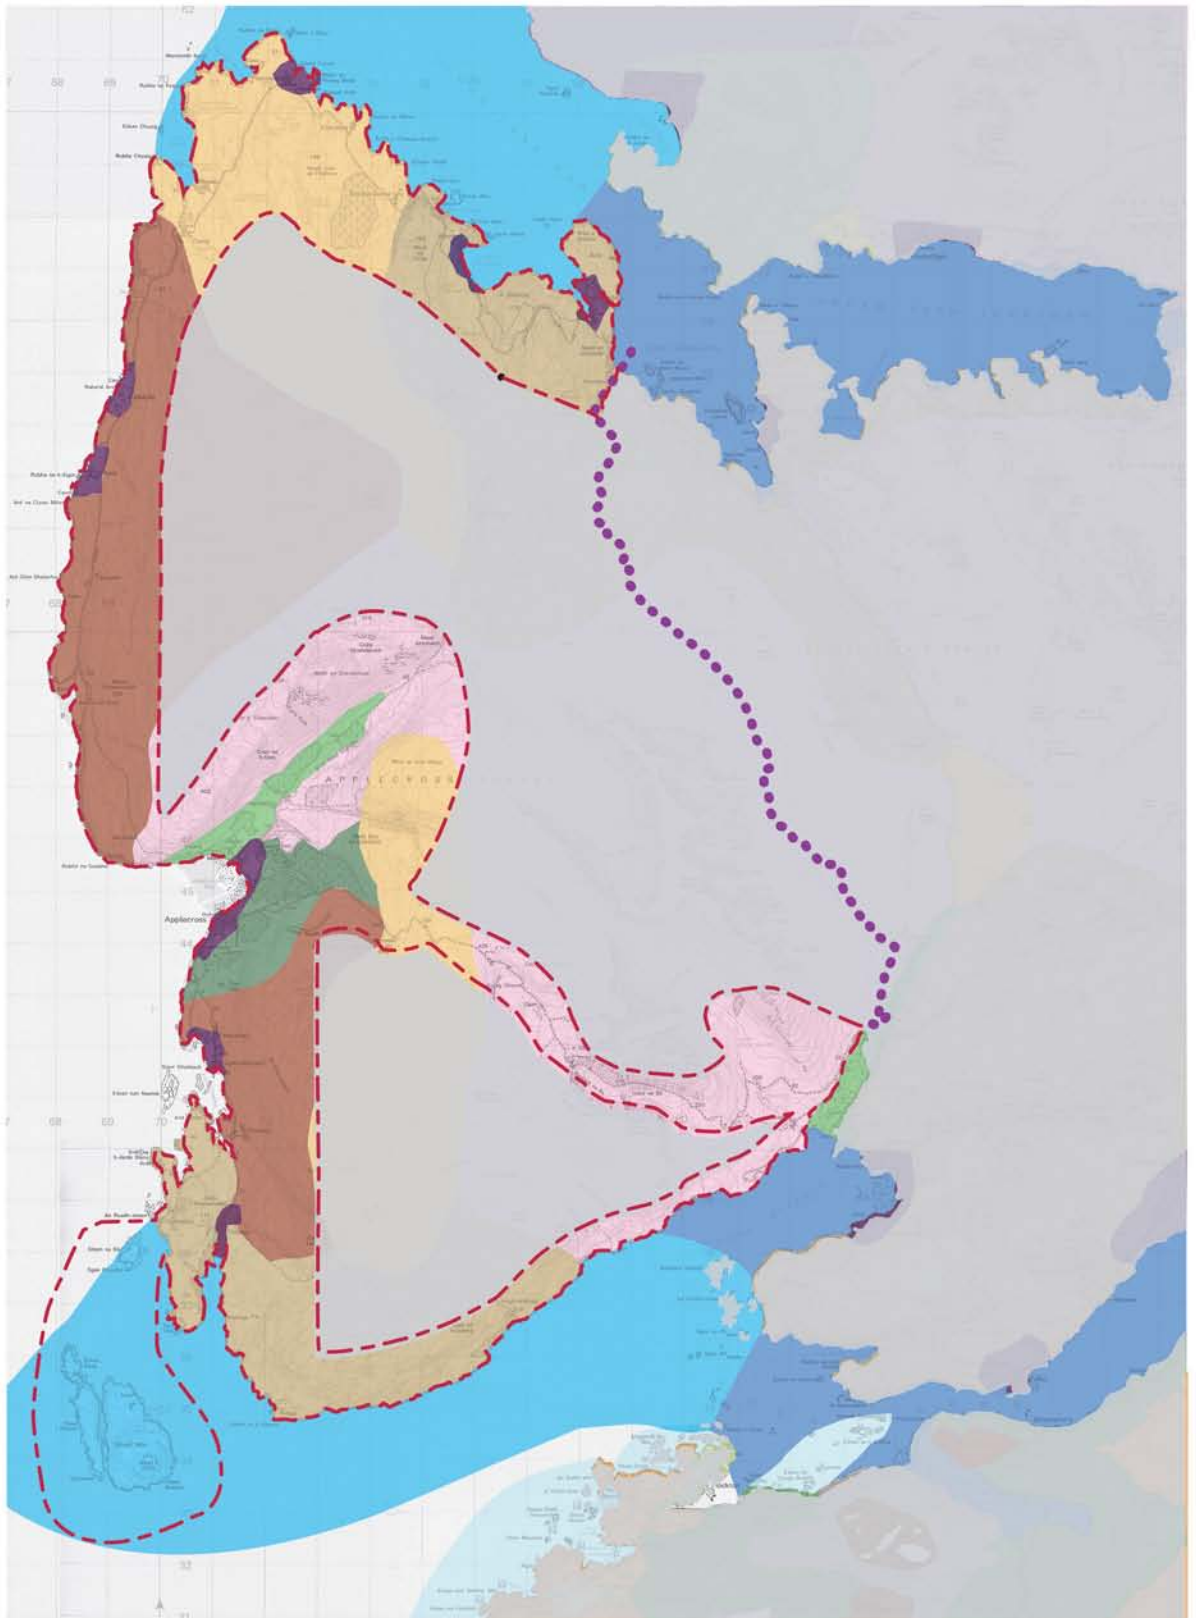

0 5 Km

Reproduced from the Ordnance Survey Mapping with permission of the controller of Her Majesty's Stationery Office Crown Copyright.

Legend

-  Applecross Estate Boundary
-  Landscape Partnership Area

APPLECROSS LANDSCAPE CHARACTER ASSESSMENT

Study Area

Figure 1

Legend

-  Applecross Estate Boundary
-  Landscape Partnership Area

Ross and Cromarty Landscape Character Types

-  Enclosed Bay and Offshore Islands
-  Fjord
-  Narrow Farmed Strath
-  Wide Farmed Strath
-  Smooth Moorland
-  Undulating Moorland
-  Sloping Terrace Moorland
-  Rocky Moorland
-  Cnocan
-  Rugged Mountain Massif
-  Scattered Crofting
-  Harbour Settlements

Skye and Lochalsh Landscape Character Types

-  Offshore Islands
-  Reservoir
-  Linear Crofting
-  Scattered Crofting
-  Coniferous Woodland Plantation
-  Rock Undulating Plateau
-  Rocky Moorland
-  Rugged Massif

0 5 Km

Reproduced from the Ordnance Survey Mapping with permission of the controller of Her Majesty's Stationary Office Crown Copyright.

- Legend**
- Applecross Estate Boundary
 - Landscape Partnership Area
 - SNH regional Landscape Character Types
 - Prominent landscape feature
- Applecross Landscape Character Types**
- 1 Rugged Mountain
 - 2 Moorland and Slopes
 - 2a Undulating Moorland
 - 2b Rugged Slopes
 - 2c West Coastal Strip
 - 2d Remote Coastal Slopes
 - 3 Clustered Crofting Settlement
 - 3a Interior Clustered Crofting Settlement
 - 4 Coastal Crofting / Woodland
 - 5 Linear Settlement
 - 6 Harbour/Bayside Settlement
 - 7 Estate Settlement
 - 7a Designed Landscape Focus
 - 7b Wider Policy Woodlands and Estate Settlement
 - 8 Backcloth Slopes
 - 9 Coastal Rocky Moorland
 - 10 Remote Strath
 - 11 Enclosed Bay/ Loch