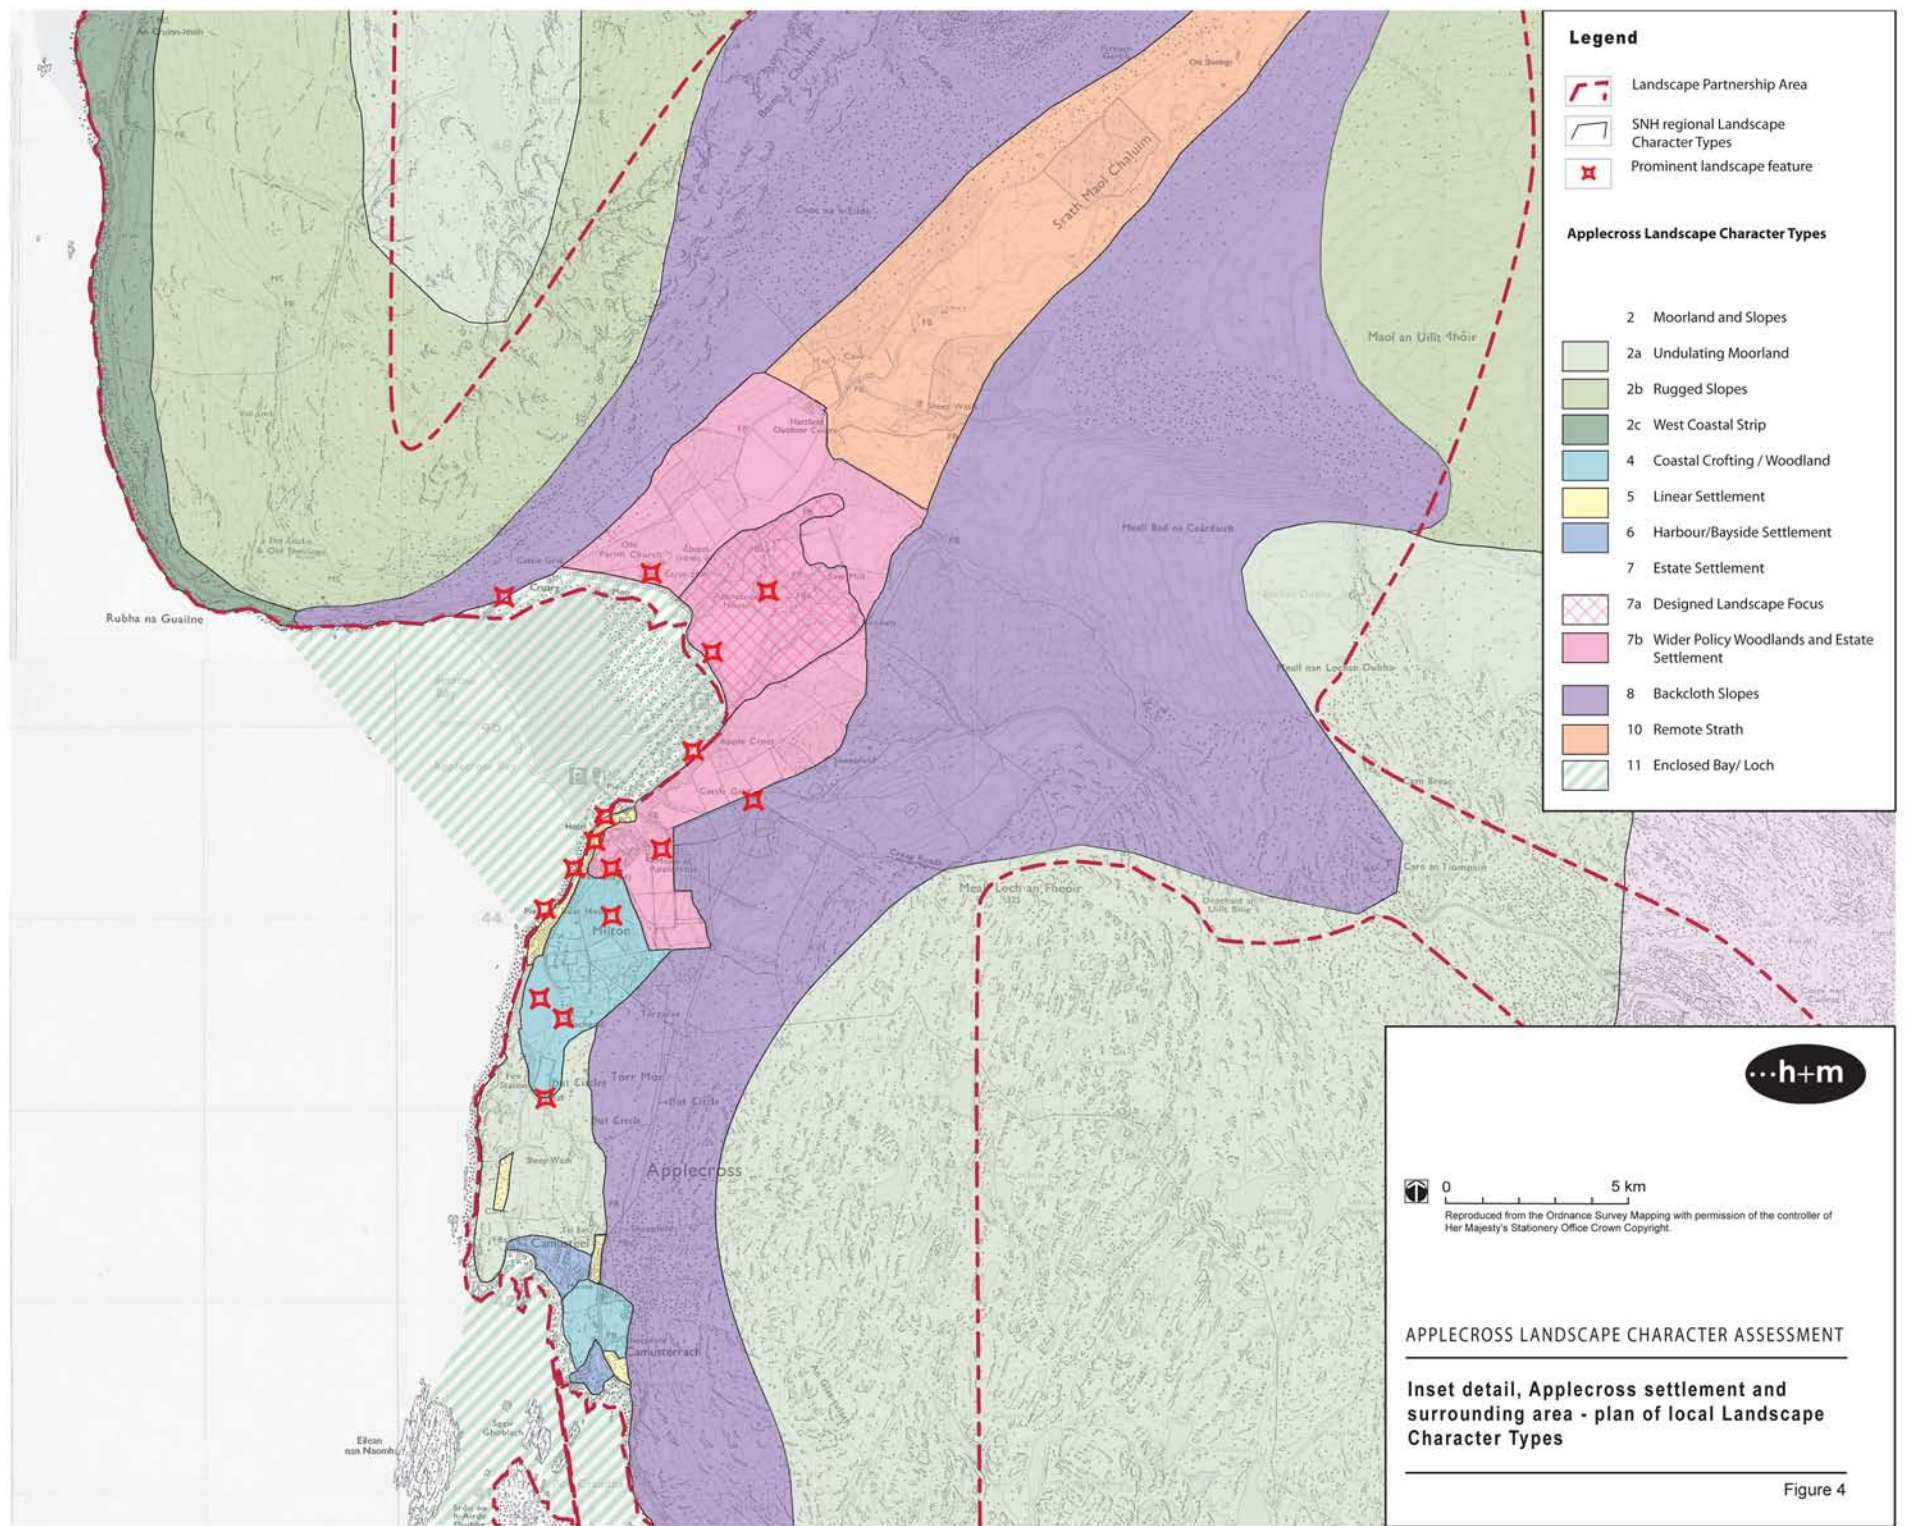

0 5 Km

Reproduced from the Ordnance Survey Mapping with permission of the controller of Her Majesty's Stationary Office Crown Copyright.

- Legend**
- Applecross Estate Boundary
 - Landscape Partnership Area
 - SNH regional Landscape Character Types
 - Prominent landscape feature
- Applecross Landscape Character Types**
- 1 Rugged Mountain
 - 2 Moorland and Slopes
 - 2a Undulating Moorland
 - 2b Rugged Slopes
 - 2c West Coastal Strip
 - 2d Remote Coastal Slopes
 - 3 Clustered Crofting Settlement
 - 3a Interior Clustered Crofting Settlement
 - 4 Coastal Crofting / Woodland
 - 5 Linear Settlement
 - 6 Harbour/Bayside Settlement
 - 7 Estate Settlement
 - 7a Designed Landscape Focus
 - 7b Wider Policy Woodlands and Estate Settlement
 - 8 Backcloth Slopes
 - 9 Coastal Rocky Moorland
 - 10 Remote Strath
 - 11 Enclosed Bay/ Loch

Plan of local Landscape Character Types

Figure 3

Figure 4

Legend

-  Applecross Estate Boundary
-  Landscape Partnership Area
-  Area of Great Landscape Value (AGLV)
-  National Scenic Area (NSA)
-  SNH "Search Area for Wild Land" (SAWL)

Figure 5

Legend

-  Applecross Estate Boundary
-  Landscape Partnership Area
-  Views Over Open Water
-  Ancient Woodland
-  Seminal Woodland

...h+m

0 4 Km

Reproduced from the Ordnance Survey Mapping with permission of the controller of Her Majesty's Stationery Office Crown Copyright.