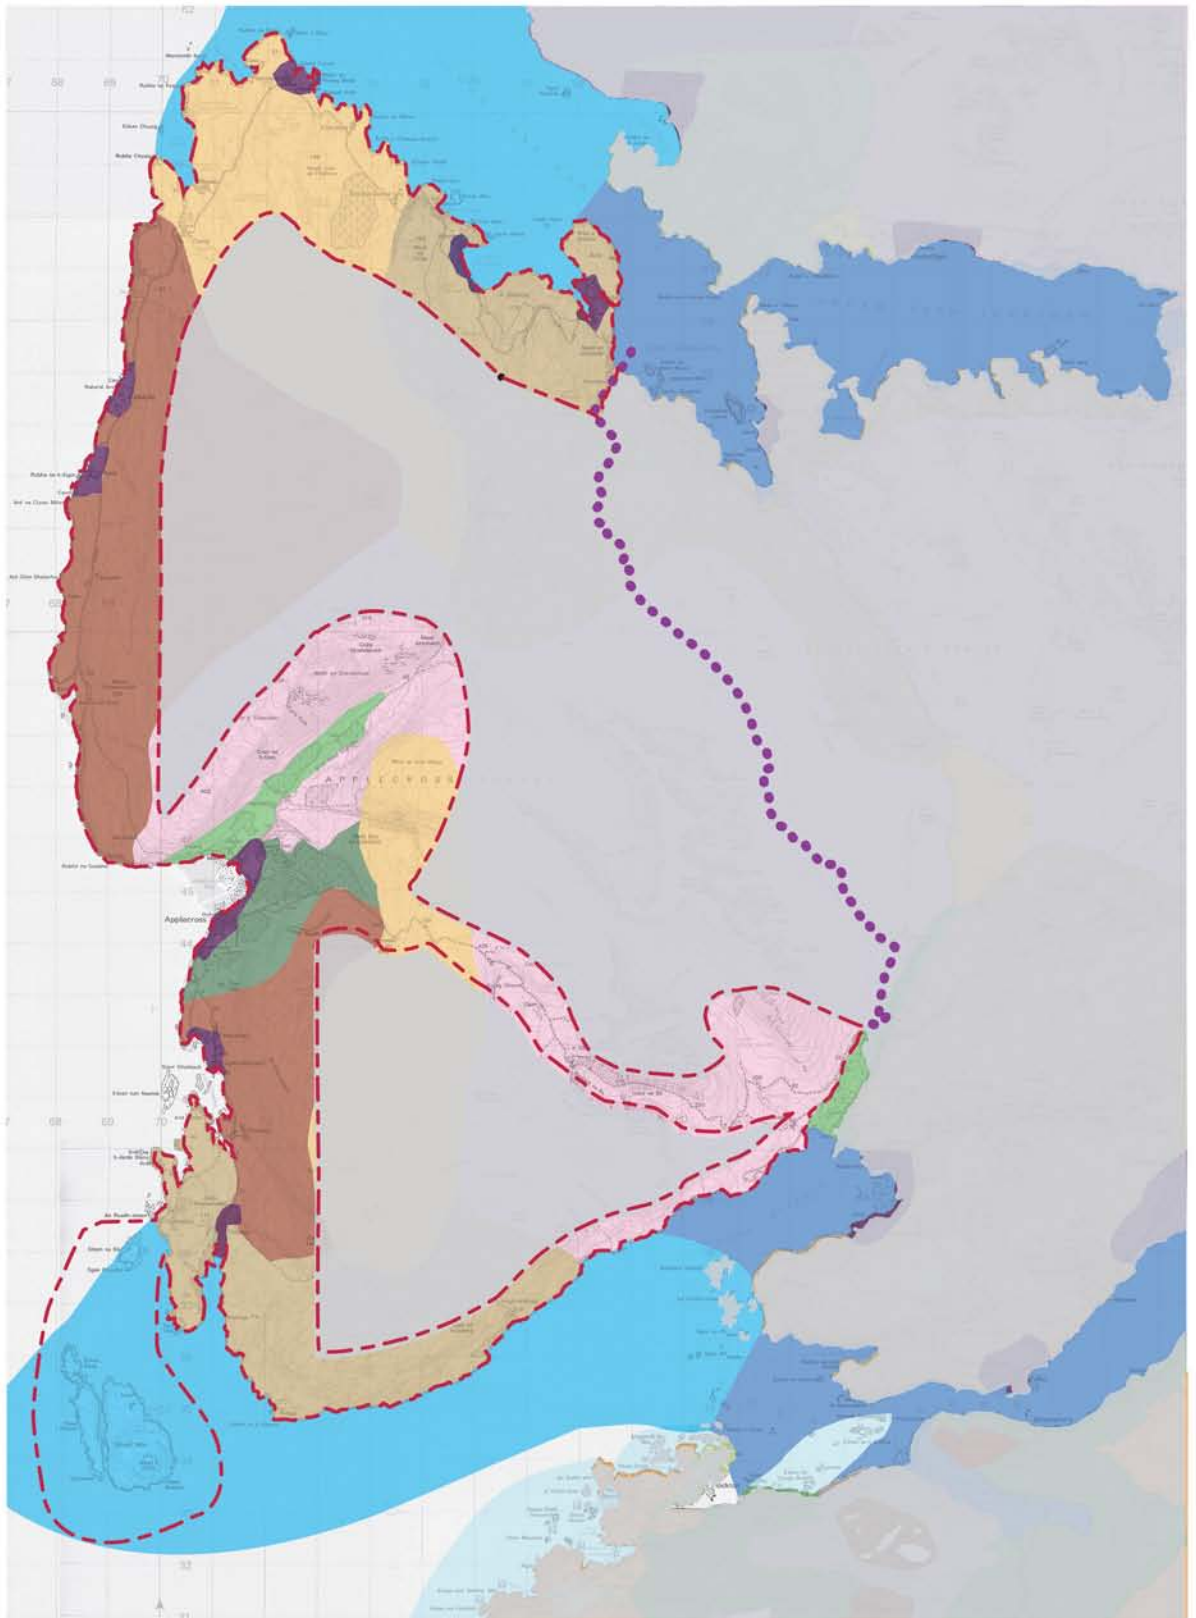

0 5 Km

Reproduced from the Ordnance Survey Mapping with permission of the controller of Her Majesty's Stationery Office Crown Copyright.

**Legend**

-  Applecross Estate Boundary
-  Landscape Partnership Area

**APPLECROSS LANDSCAPE CHARACTER ASSESSMENT**

**Study Area**

Figure 1

**Legend**

-  Applecross Estate Boundary
-  Landscape Partnership Area

**Ross and Cromarty Landscape Character Types**

-  Enclosed Bay and Offshore Islands
-  Fjord
-  Narrow Farmed Strath
-  Wide Farmed Strath
-  Smooth Moorland
-  Undulating Moorland
-  Sloping Terrace Moorland
-  Rocky Moorland
-  Cnocan
-  Rugged Mountain Massif
-  Scattered Crofting
-  Harbour Settlements

**Skye and Lochalsh Landscape Character Types**

-  Offshore Islands
-  Reservoir
-  Linear Crofting
-  Scattered Crofting
-  Coniferous Woodland Plantation
-  Rock Undulating Plateau
-  Rocky Moorland
-  Rugged Massif

0 5 Km

Reproduced from the Ordnance Survey Mapping with permission of the controller of Her Majesty's Stationary Office Crown Copyright.

- Legend**
- Applecross Estate Boundary
  - Landscape Partnership Area
  - SNH regional Landscape Character Types
  - Prominent landscape feature
- Applecross Landscape Character Types**
- 1 Rugged Mountain
  - 2 Moorland and Slopes
  - 2a Undulating Moorland
  - 2b Rugged Slopes
  - 2c West Coastal Strip
  - 2d Remote Coastal Slopes
  - 3 Clustered Crofting Settlement
  - 3a Interior Clustered Crofting Settlement
  - 4 Coastal Crofting / Woodland
  - 5 Linear Settlement
  - 6 Harbour/Bayside Settlement
  - 7 Estate Settlement
  - 7a Designed Landscape Focus
  - 7b Wider Policy Woodlands and Estate Settlement
  - 8 Backcloth Slopes
  - 9 Coastal Rocky Moorland
  - 10 Remote Strath
  - 11 Enclosed Bay/ Loch