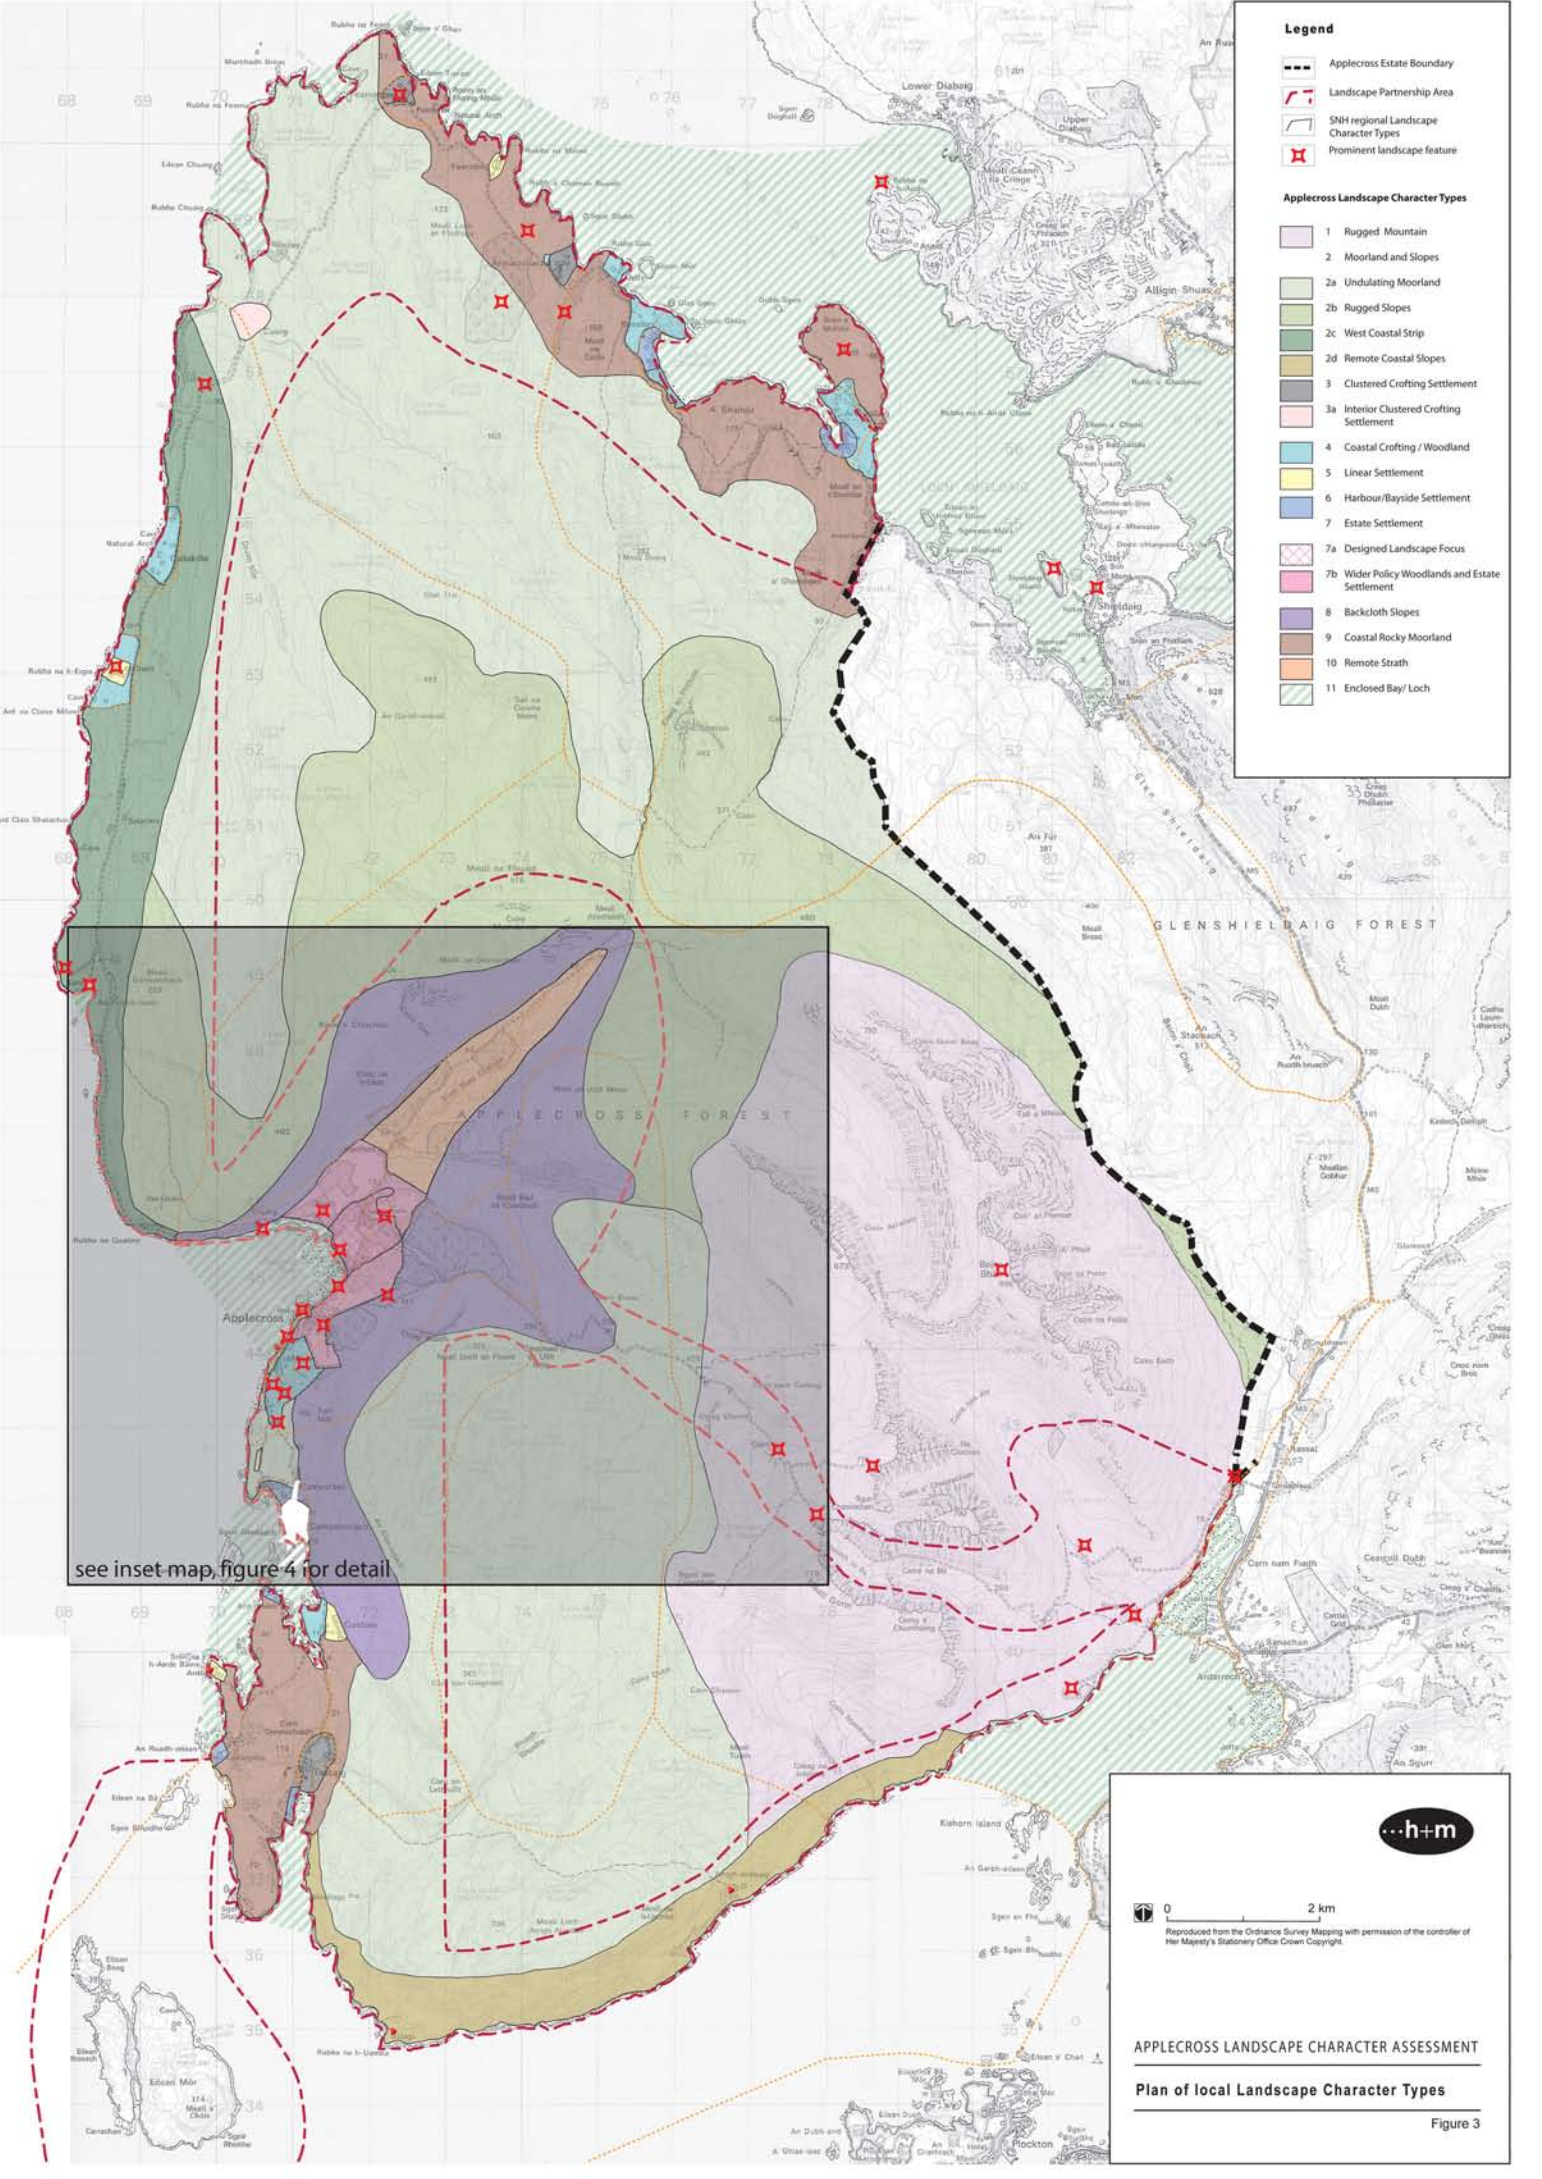

0 5 Km

Reproduced from the Ordnance Survey Mapping with permission of the controller of Her Majesty's Stationery Office Crown Copyright.

Legend

-  Applecross Estate Boundary
-  Landscape Partnership Area

APPLECROSS LANDSCAPE CHARACTER ASSESSMENT

Study Area

Figure 1

Legend

-  Applecross Estate Boundary
-  Landscape Partnership Area

Ross and Cromarty Landscape Character Types

-  Enclosed Bay and Offshore Islands
-  Fjord
-  Narrow Farmed Strath
-  Wide Farmed Strath
-  Smooth Moorland
-  Undulating Moorland
-  Sloping Terrace Moorland
-  Rocky Moorland
-  Cnocan
-  Rugged Mountain Massif
-  Scattered Crofting
-  Harbour Settlements

0 5 Km

Reproduced from the Ordnance Survey Mapping with permission of the controller of Her Majesty's Stationary Office Crown Copyright.

- Legend**
- Applecross Estate Boundary
 - Landscape Partnership Area
 - SNH regional Landscape Character Types
 - Prominent landscape feature
- Applecross Landscape Character Types**
- 1 Rugged Mountain
 - 2 Moorland and Slopes
 - 2a Undulating Moorland
 - 2b Rugged Slopes
 - 2c West Coastal Strip
 - 2d Remote Coastal Slopes
 - 3 Clustered Crofting Settlement
 - 3a Interior Clustered Crofting Settlement
 - 4 Coastal Crofting / Woodland
 - 5 Linear Settlement
 - 6 Harbour/Bayside Settlement
 - 7 Estate Settlement
 - 7a Designed Landscape Focus
 - 7b Wider Policy Woodlands and Estate Settlement
 - 8 Backcloth Slopes
 - 9 Coastal Rocky Moorland
 - 10 Remote Strath
 - 11 Enclosed Bay/ Loch

Figure 5

Legend

-  Applecross Estate Boundary
-  Landscape Partnership Area
-  Views Over Open Water
-  Ancient Woodland
-  Seminal Woodland

...h+m

0 4 Km

Reproduced from the Ordnance Survey Mapping with permission of the controller of Her Majesty's Stationery Office Crown Copyright.