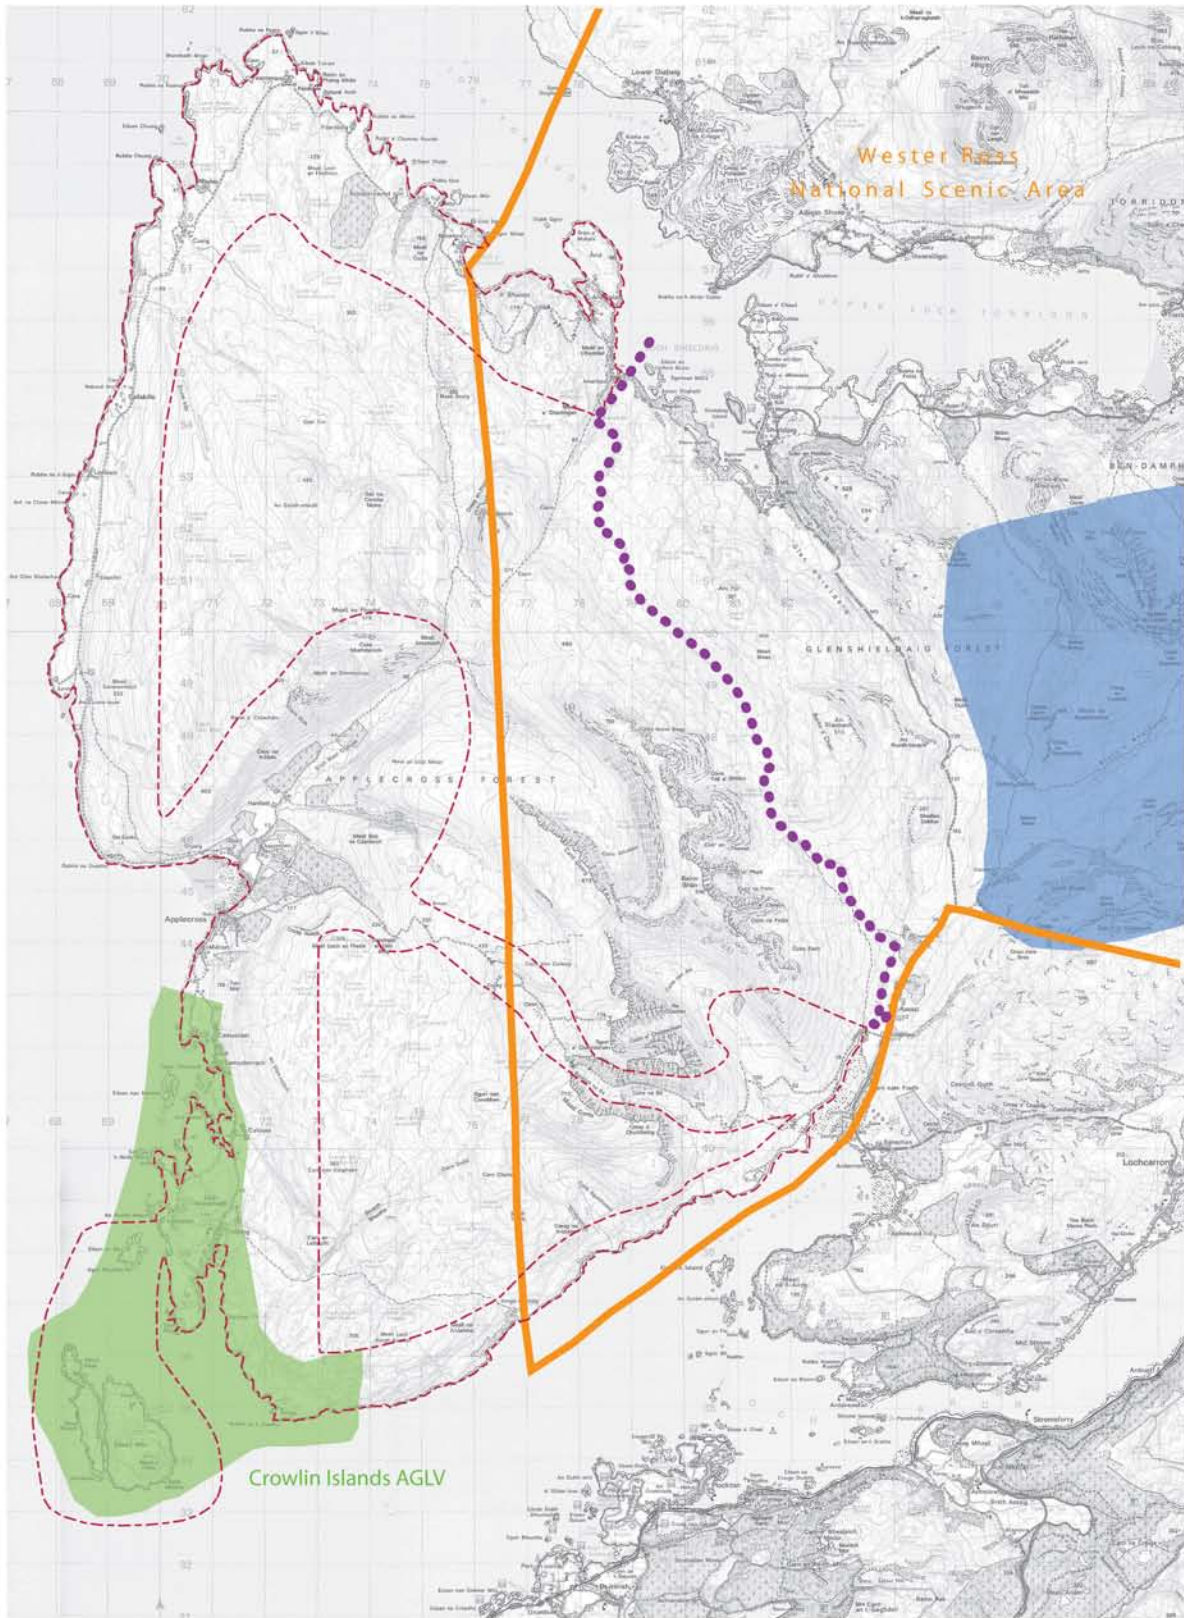

- 2 Moorland and Slopes
  - 2a Undulating Moorland
  - 2b Rugged Slopes
  - 2c West Coastal Strip
- 4 Coastal Crofting / Woodland
- 5 Linear Settlement
- 6 Harbour/Bayside Settlement
- 7 Estate Settlement
  - 7a Designed Landscape Focus
  - 7b Wider Policy Woodlands and Estate Settlement
- 8 Backcloth Slopes
- 10 Remote Strath
- 11 Enclosed Bay/ Loch

**h+m**

0 5 km

Reproduced from the Ordnance Survey Mapping with permission of the controller of Her Majesty's Stationery Office Crown Copyright.

**APPLECROSS LANDSCAPE CHARACTER ASSESSMENT**

**Inset detail, Applecross settlement and surrounding area - plan of local Landscape Character Types**

Figure 4

**Legend**

-  Applecross Estate Boundary
-  Landscape Partnership Area
-  Area of Great Landscape Value (AGLV)
-  National Scenic Area (NSA)
-  SNH "Search Area for Wild Land" (SAWL)

Reproduced from the Ordnance Survey Mapping with permission of the controller of Her Majesty's Stationery Office Crown Copyright.