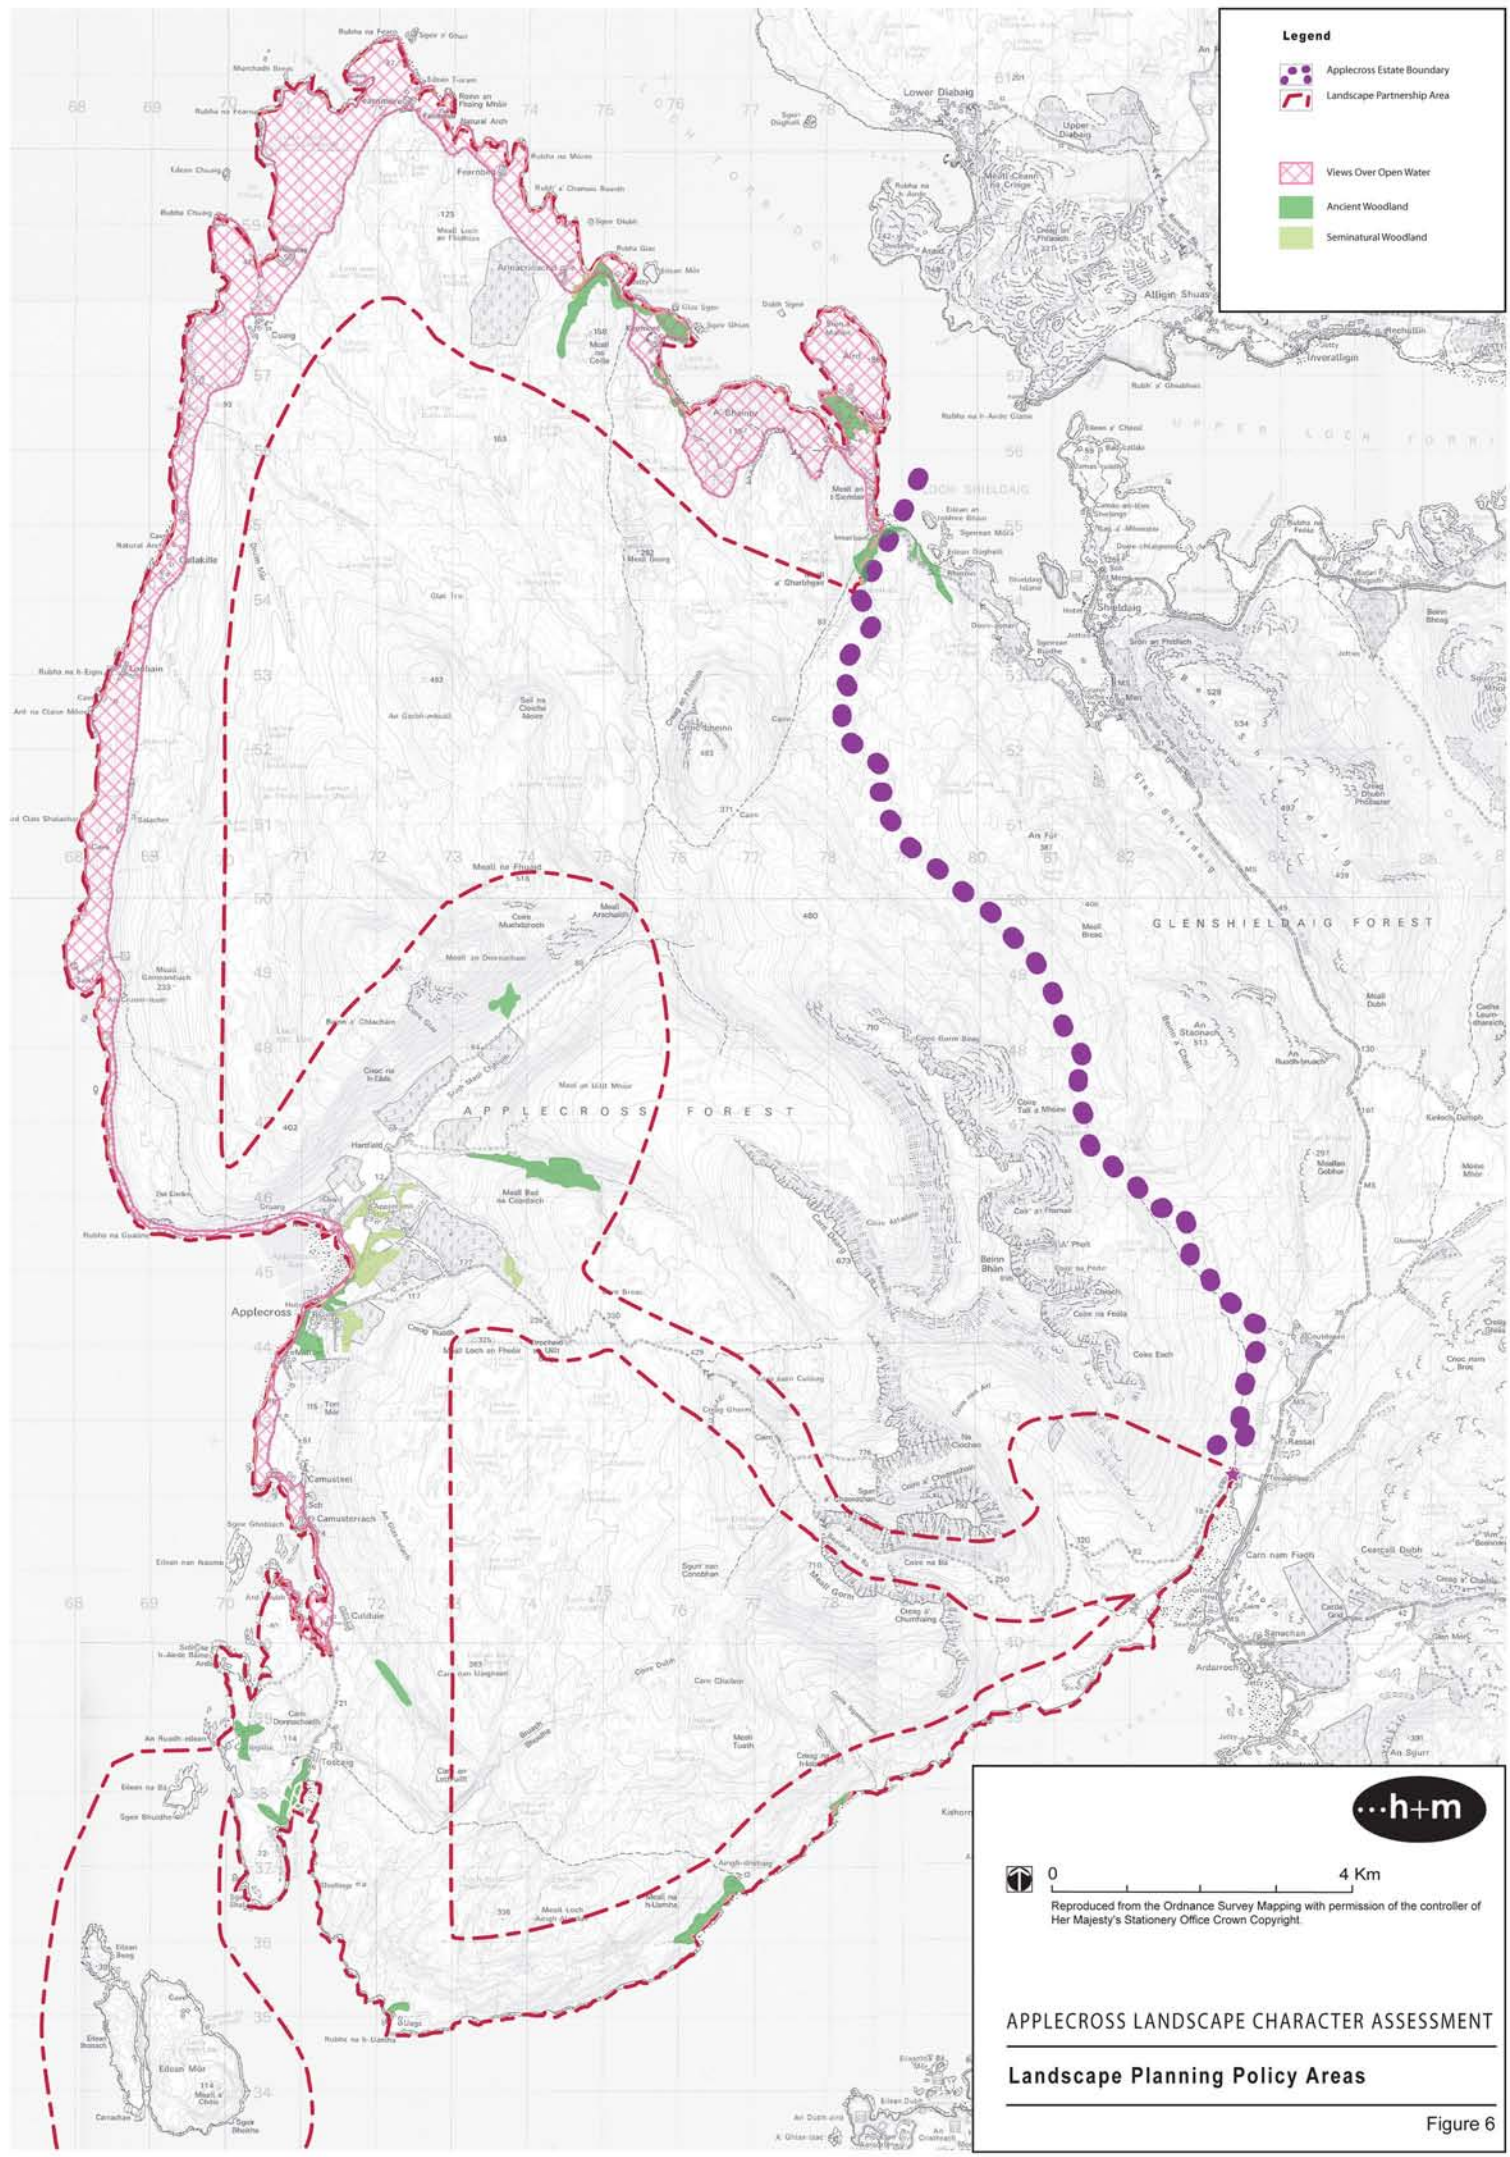

- 2 Moorland and Slopes
  - 2a Undulating Moorland
  - 2b Rugged Slopes
  - 2c West Coastal Strip
- 4 Coastal Crofting / Woodland
- 5 Linear Settlement
- 6 Harbour/Bayside Settlement
- 7 Estate Settlement
  - 7a Designed Landscape Focus
  - 7b Wider Policy Woodlands and Estate Settlement
- 8 Backcloth Slopes
- 10 Remote Strath
- 11 Enclosed Bay/ Loch

Figure 4

**Legend**

-  Applecross Estate Boundary
-  Landscape Partnership Area
-  Area of Great Landscape Value (AGLV)
-  National Scenic Area (NSA)
-  SNH "Search Area for Wild Land" (SAWL)

Reproduced from the Ordnance Survey Mapping with permission of the controller of Her Majesty's Stationery Office Crown Copyright.

APPLECROSS LANDSCAPE CHARACTER ASSESSMENT

**Areas of Landscape and Scenic Value**

Figure 5

**Legend**

-  Applecross Estate Boundary
-  Landscape Partnership Area
-  Views Over Open Water
-  Ancient Woodland
-  Seminal Woodland

---

Figure 6