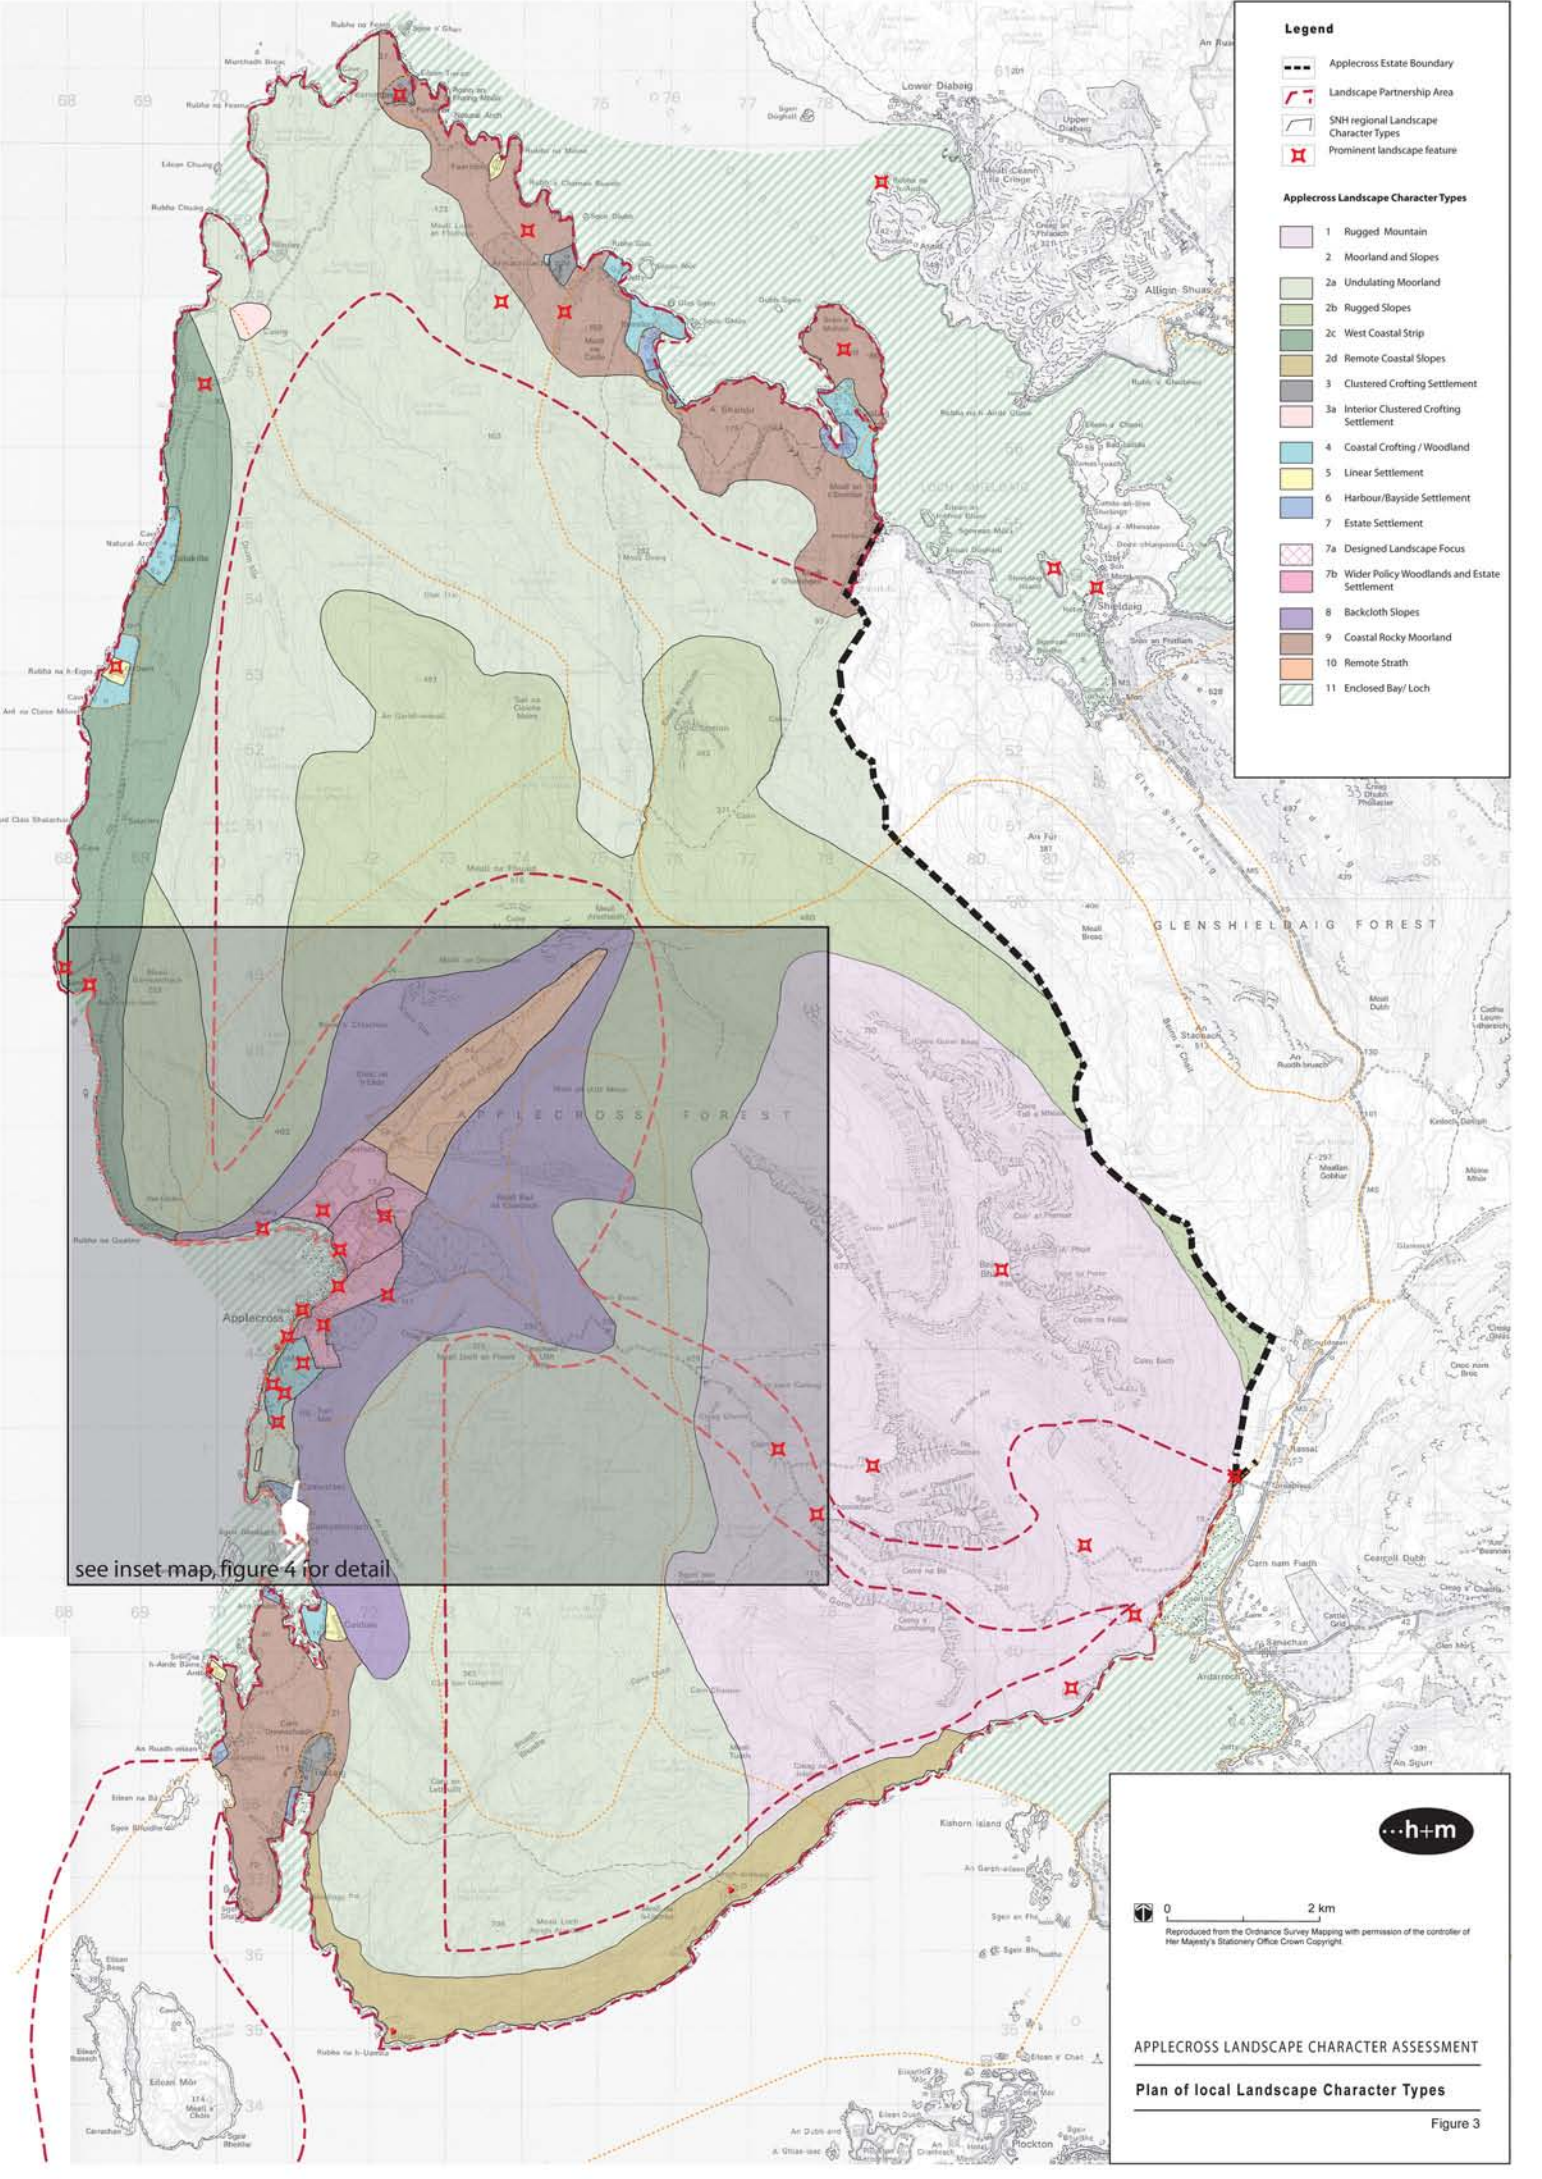

0 5 Km

Reproduced from the Ordnance Survey Mapping with permission of the controller of Her Majesty's Stationery Office Crown Copyright.

**Legend**

-  Applecross Estate Boundary
-  Landscape Partnership Area

**APPLECROSS LANDSCAPE CHARACTER ASSESSMENT**

**Study Area**

Figure 1

**Legend**

-  Applecross Estate Boundary
-  Landscape Partnership Area

**Ross and Cromarty Landscape Character Types**

-  Enclosed Bay and Offshore Islands
-  Fjord
-  Narrow Farmed Strath
-  Wide Farmed Strath
-  Smooth Moorland
-  Undulating Moorland
-  Sloping Terrace Moorland
-  Rocky Moorland
-  Cnocan
-  Rugged Mountain Massif
-  Scattered Crofting
-  Harbour Settlements

**Skye and Lochalsh Landscape Character Types**

-  Offshore Islands
-  Reservoir
-  Linear Crofting
-  Scattered Crofting
-  Coniferous Woodland Plantation
-  Rock Undulating Plateau
-  Rocky Moorland
-  Rugged Massif

0 5 Km

Reproduced from the Ordnance Survey Mapping with permission of the controller of Her Majesty's Stationary Office Crown Copyright.

- Legend**
- Applecross Estate Boundary
  - Landscape Partnership Area
  - SNH regional Landscape Character Types
  - Prominent landscape feature
- Applecross Landscape Character Types**
- 1 Rugged Mountain
  - 2 Moorland and Slopes
  - 2a Undulating Moorland
  - 2b Rugged Slopes
  - 2c West Coastal Strip
  - 2d Remote Coastal Slopes
  - 3 Clustered Crofting Settlement
  - 3a Interior Clustered Crofting Settlement
  - 4 Coastal Crofting / Woodland
  - 5 Linear Settlement
  - 6 Harbour/Bayside Settlement
  - 7 Estate Settlement
  - 7a Designed Landscape Focus
  - 7b Wider Policy Woodlands and Estate Settlement
  - 8 Backcloth Slopes
  - 9 Coastal Rocky Moorland
  - 10 Remote Strath
  - 11 Enclosed Bay/ Loch