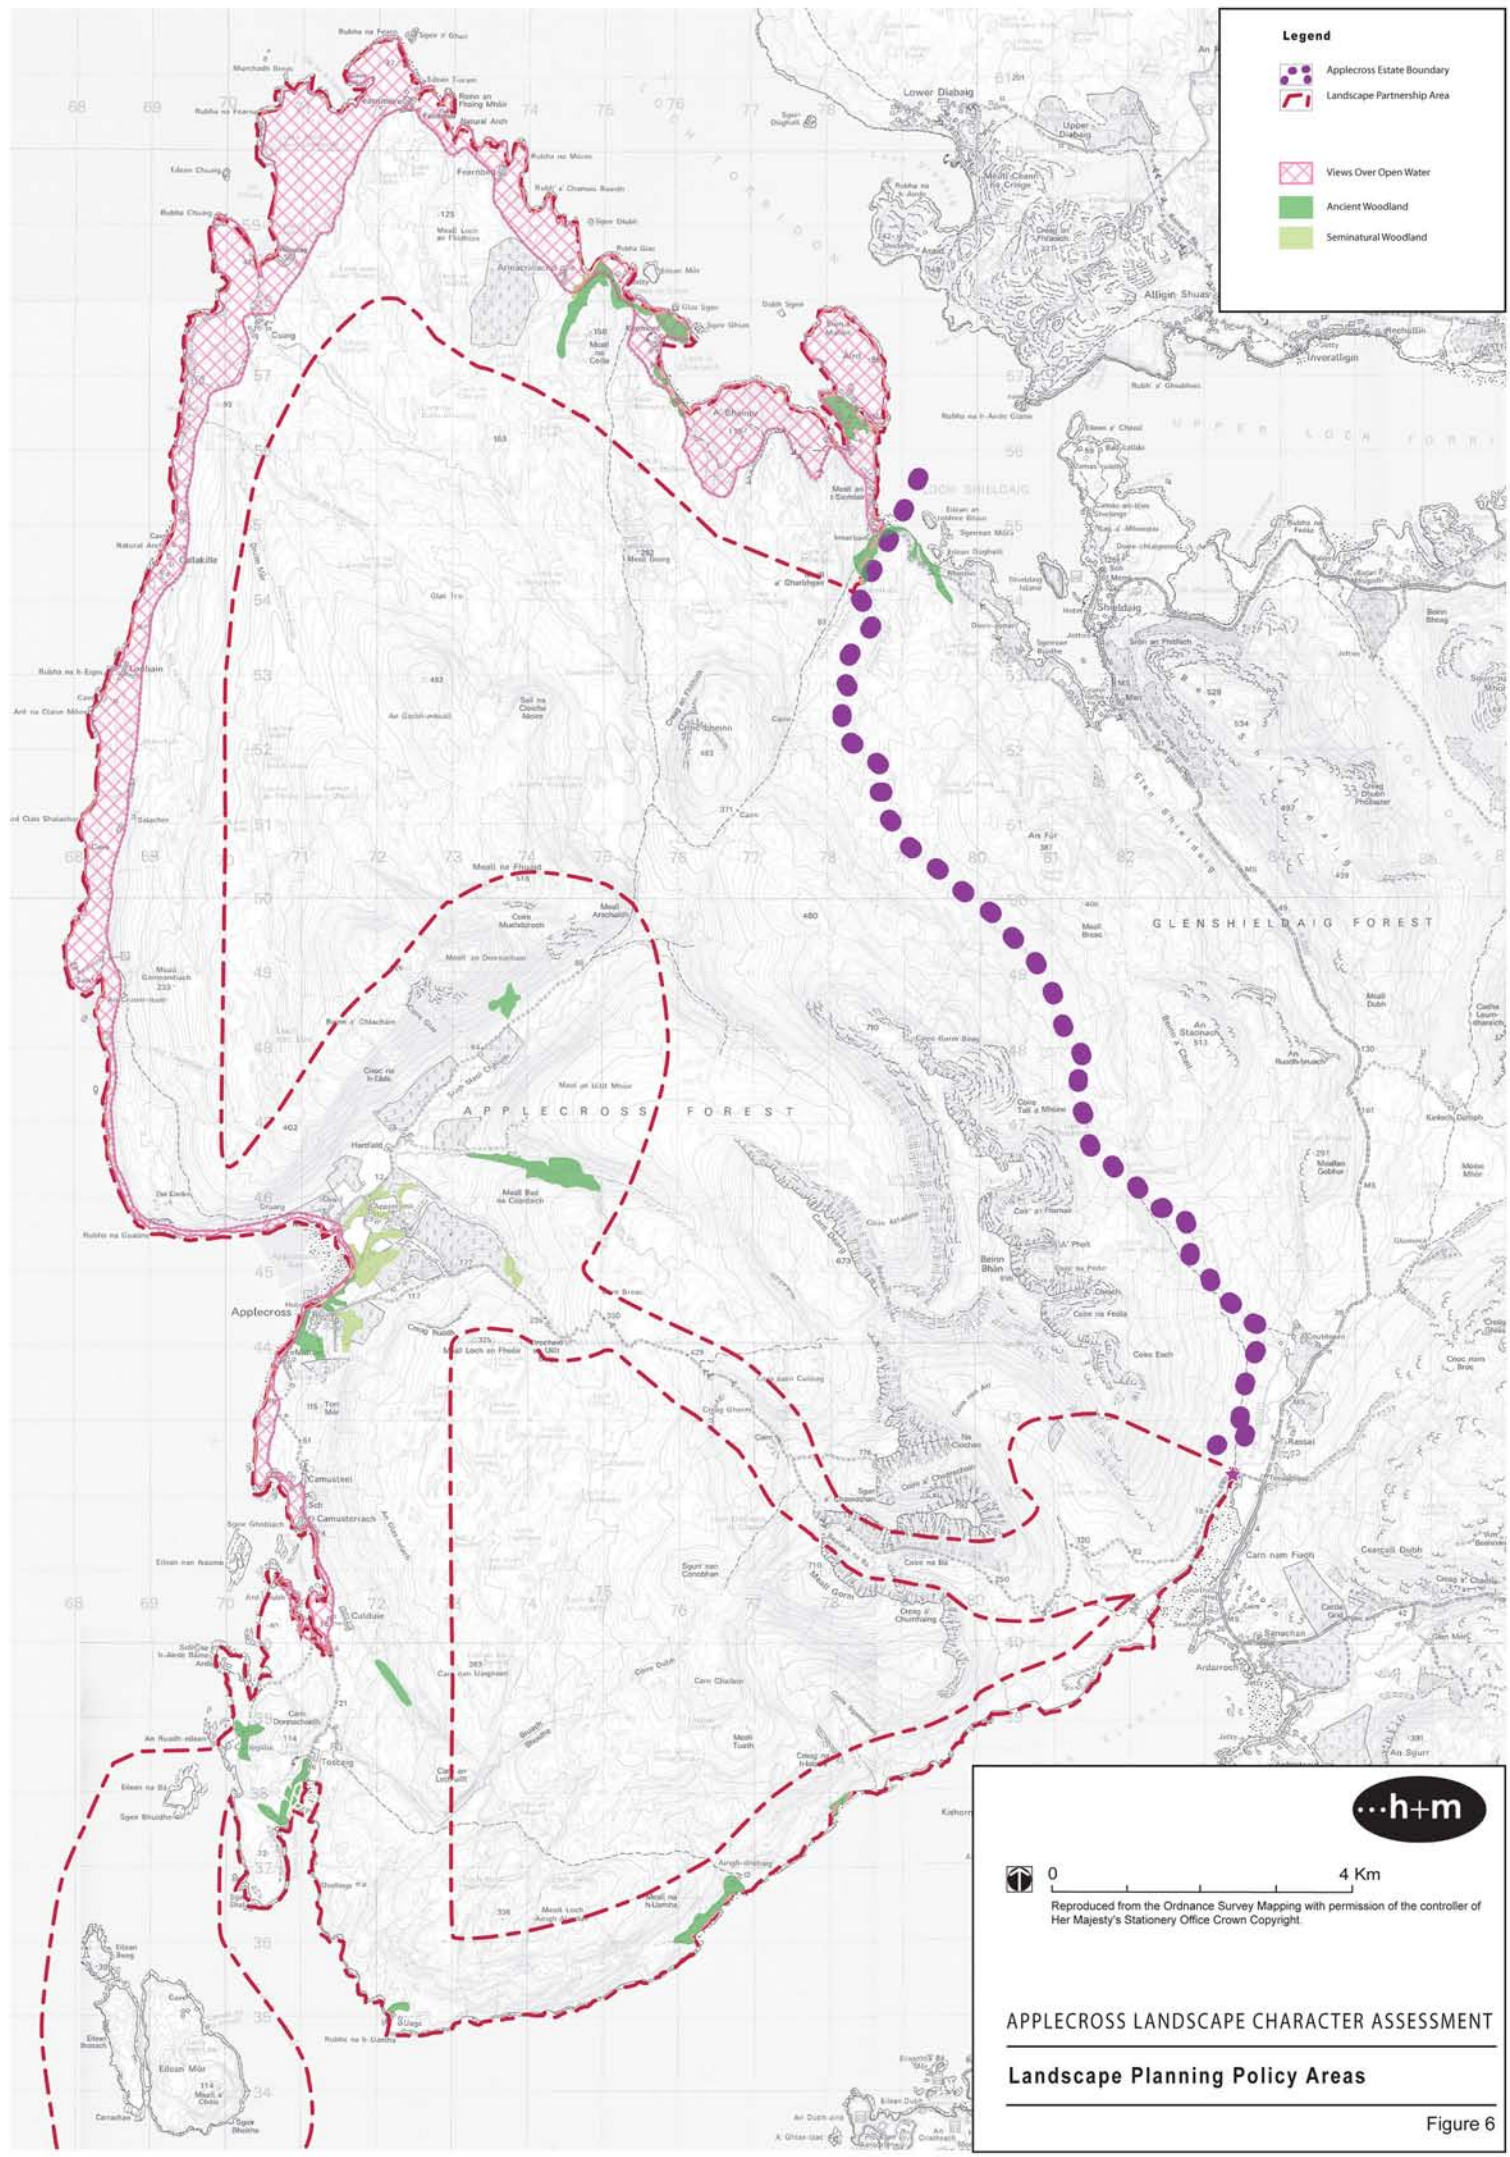

0 5 Km

Reproduced from the Ordnance Survey Mapping with permission of the controller of Her Majesty's Stationary Office Crown Copyright.

- Legend**
- Applecross Estate Boundary
 - Landscape Partnership Area
 - SNH regional Landscape Character Types
 - Prominent landscape feature
- Applecross Landscape Character Types**
- 1 Rugged Mountain
 - 2 Moorland and Slopes
 - 2a Undulating Moorland
 - 2b Rugged Slopes
 - 2c West Coastal Strip
 - 2d Remote Coastal Slopes
 - 3 Clustered Crofting Settlement
 - 3a Interior Clustered Crofting Settlement
 - 4 Coastal Crofting / Woodland
 - 5 Linear Settlement
 - 6 Harbour/Bayside Settlement
 - 7 Estate Settlement
 - 7a Designed Landscape Focus
 - 7b Wider Policy Woodlands and Estate Settlement
 - 8 Backcloth Slopes
 - 9 Coastal Rocky Moorland
 - 10 Remote Strath
 - 11 Enclosed Bay/ Loch

see inset map, figure 4 for detail

0 2 km

Reproduced from the Ordnance Survey Mapping with permission of the controller of Her Majesty's Stationery Office Crown Copyright

APPLECROSS LANDSCAPE CHARACTER ASSESSMENT

Plan of local Landscape Character Types

Figure 3

Figure 4

Legend

-  Applecross Estate Boundary
-  Landscape Partnership Area
-  Area of Great Landscape Value (AGLV)
-  National Scenic Area (NSA)
-  SNH "Search Area for Wild Land" (SAWL)

Figure 5

Legend

-  Applecross Estate Boundary
-  Landscape Partnership Area
-  Views Over Open Water
-  Ancient Woodland
-  Seminal Woodland

...h+m

0 4 Km

Reproduced from the Ordnance Survey Mapping with permission of the controller of Her Majesty's Stationery Office Crown Copyright.